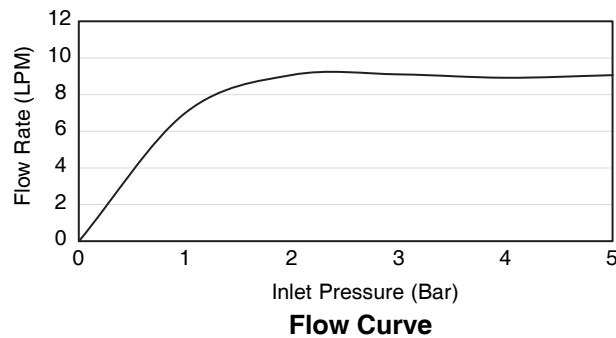

Features

- Durable KOHLER finishes resist corrosion and tarnishing.
- Low-profile design complements any decor.
- G 1/2" thread connection(s).
- Single-function linear body spray delivers 14 twirling.
- MasterClean™ sprayface features an easy-to-clean surface.
- Deep Massage streams targeting sore muscles to ease away aches and pains.

BODY SPRAY K-26300T

Codes/Standards Applicable

Specified model meets or exceeds the following:

- GB/T 23447-2009
- TIS 2066-2552

Installation Notes

Install this product according to the installation guide.

Note: Flow rates are approximate. (1 gallon = 3.785 liters, 1 bar = 14.5 psi)

Dimensions are approximate. (Do not direct measure a dimensional from picture below)

Unit: mm

Note: The recommended dimension for installation can be adjusted according to user preferences and layout.